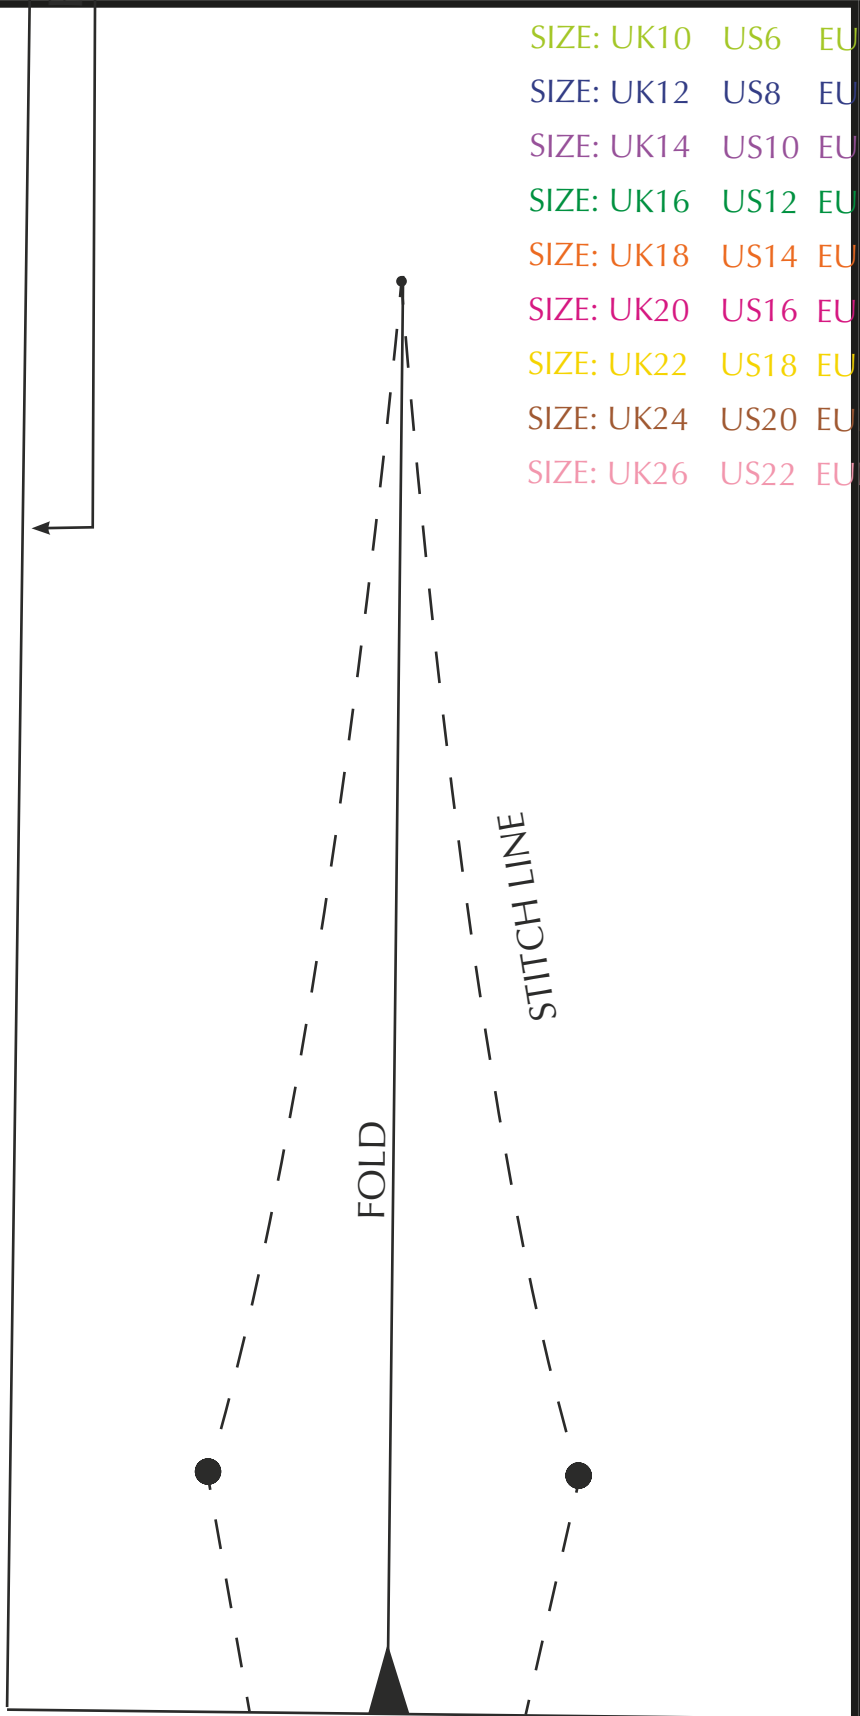

TEST SQUARE
PRINT AT 100%
5cm x 5cm

sd

SEW DIFF

TULIP D

TULIP SL

1.5cm seam a
Cut 2

FOLD

SIZE: UK8 US4 EU

ERENT

RESS

EEVE

owance

SIZE: UK10 US6 EU

SIZE: UK12 US8 EU

SIZE: UK14 US10 EU

SIZE: UK16 US12 EU

SIZE: UK18 US14 EU

SIZE: UK20 US16 EU

SIZE: UK22 US18 EU

SIZE: UK24 US20 EU

SIZE: UK26 US22 EU

- ROPE 38
- ROPE 40
- ROPE 42
- ROPE 44
- ROPE 46
- ROPE 48
- ROPE 50
- ROPE 52
- ROPE 54